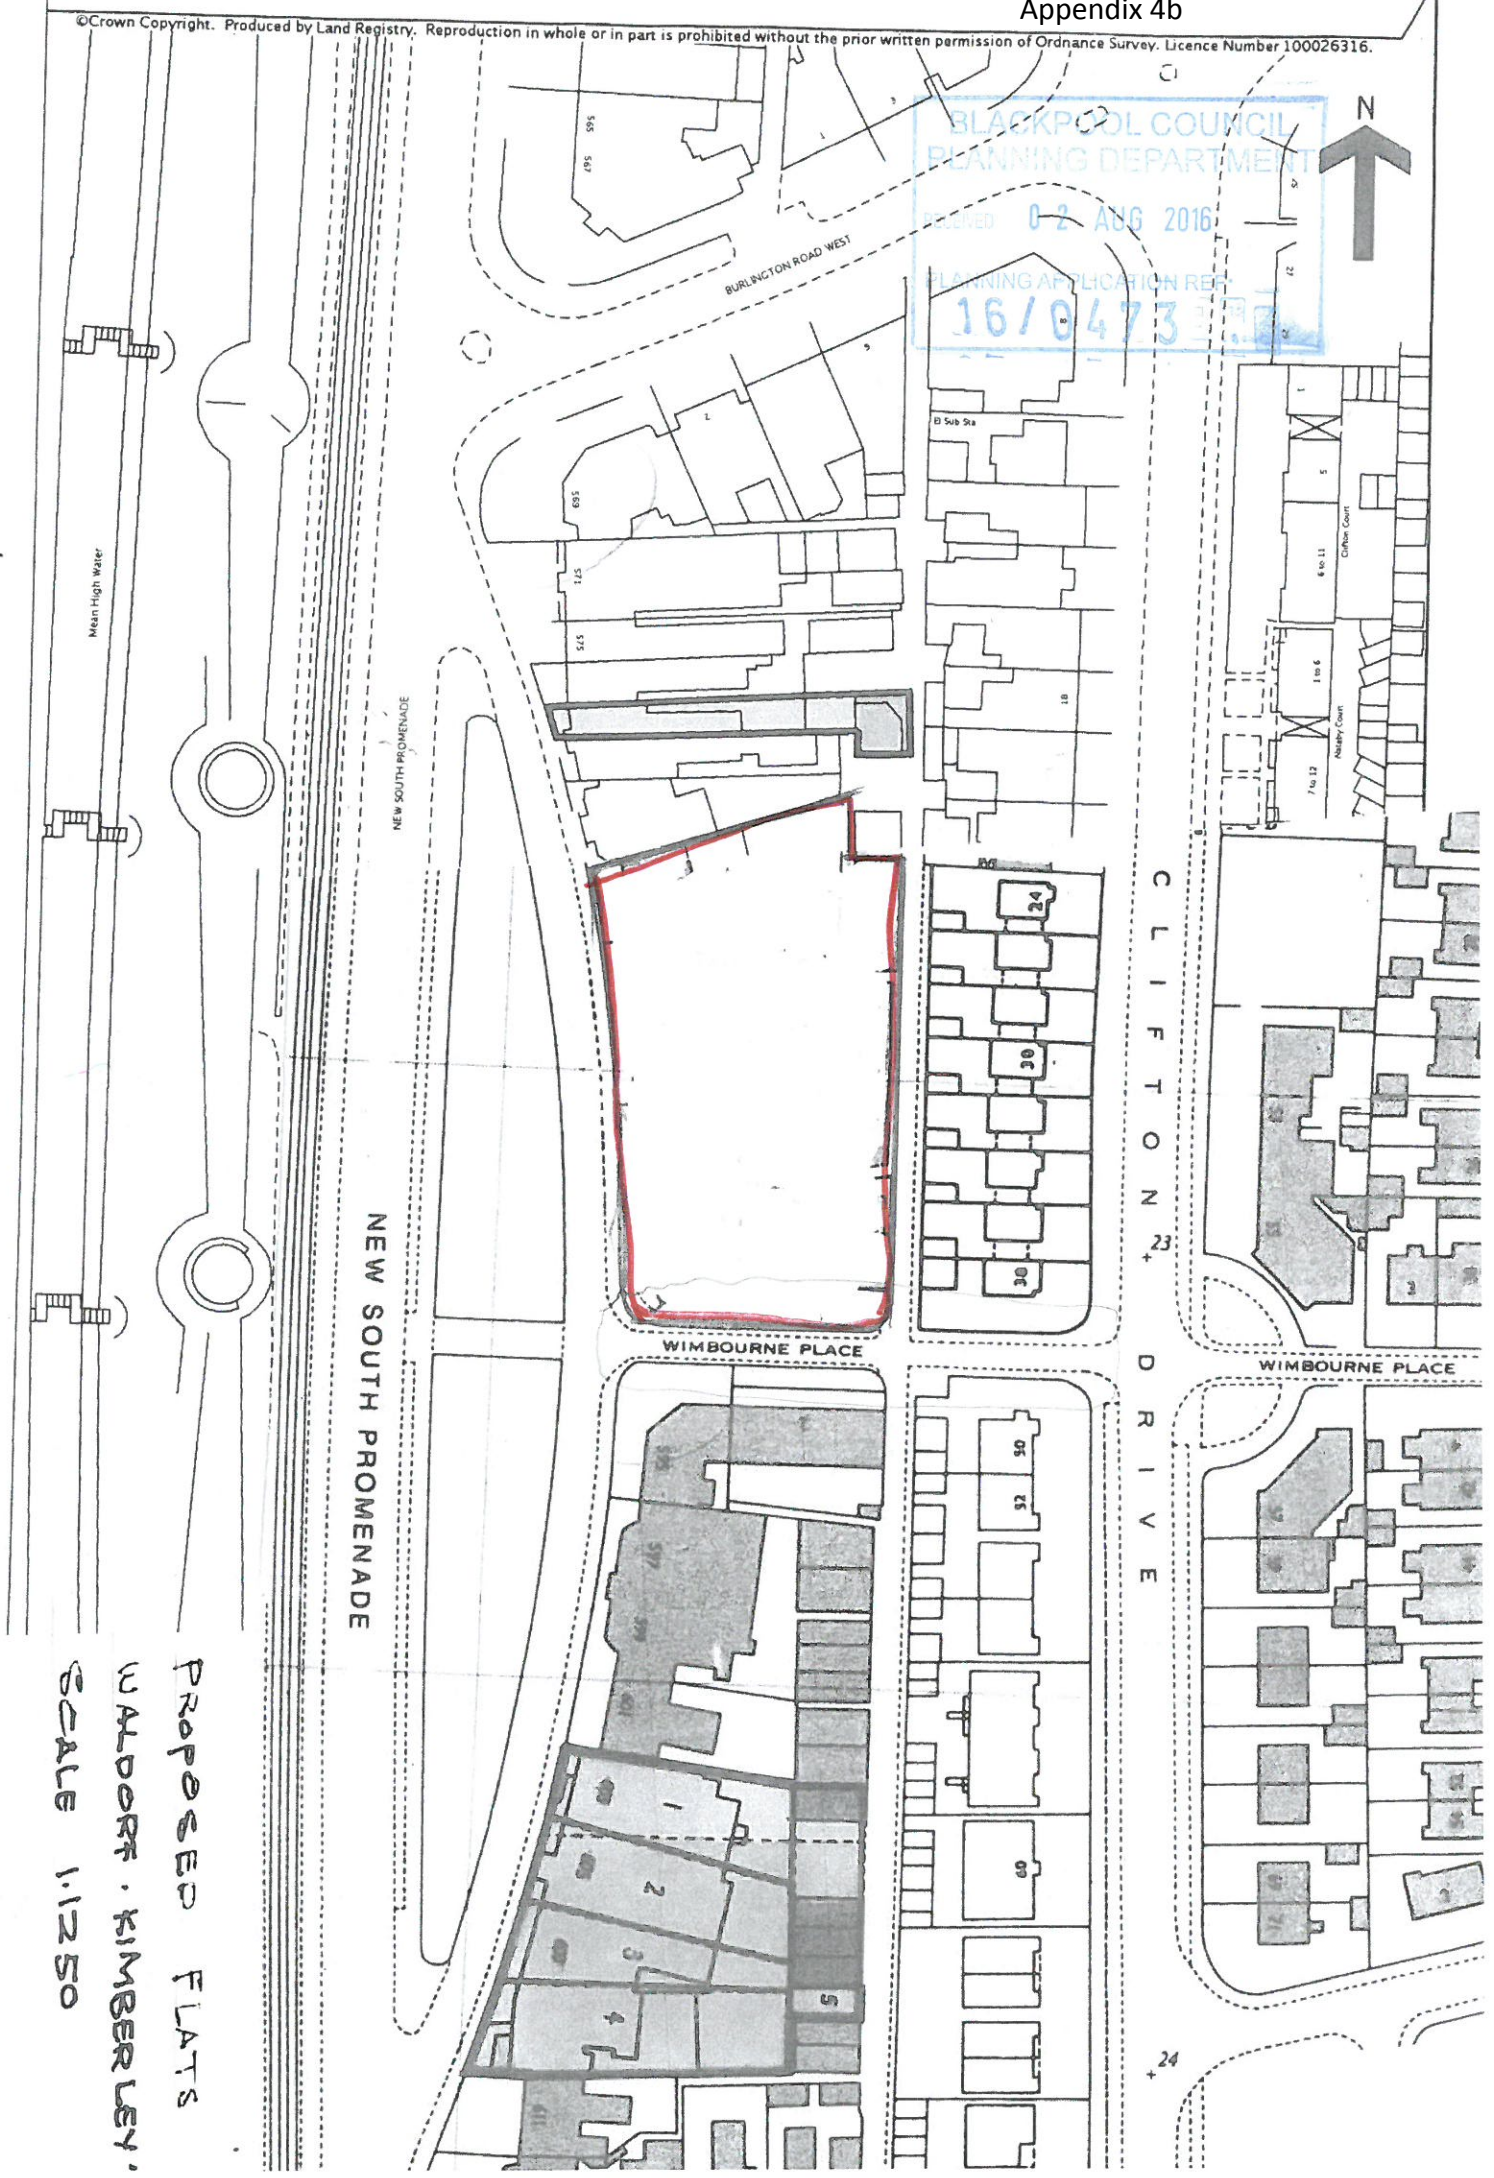

BLACKPOOL COUNCIL  
PLANNING DEPARTMENT  
RECEIVED 02 AUG 2016  
PLANNING APPLICATION REF:  
16/0473

PROPOSED FLATS  
WALDOFF · KIMBERLEY  
SCALE 1:1250